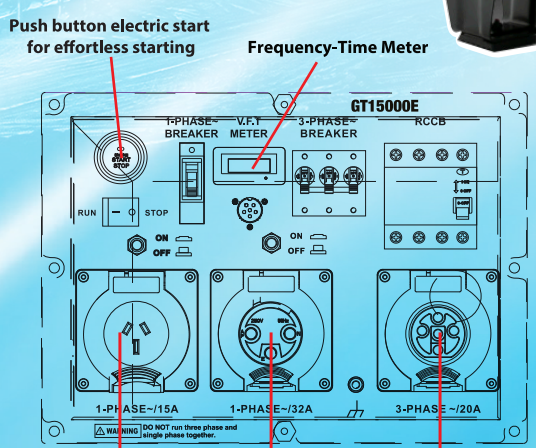

The 40L fuel tank and industrial quality of the GT15000E will keep you in power all day. The unique GT Power features like the industrial air cleaner, muffler system, superior-duty copper wound alternator, automatic voltage regulator and low oil alert will allow you to tackle any task.

**1x**  
THREE PHASE (20A) OUTLET

**2x**  
SINGLE PHASE (15A & 32A)

Solid Wheels for Rugged Portability

15A-single phase outlet    32A-single phase outlet    20A-three phase outlet

**GT POWER 2 YEAR WARRANTY COMMERCIAL**

**GT POWER 4 YEAR WARRANTY DOMESTIC**

Three Phase - 415V  
Single Phase - 230V

OUTPUT (Max)	AMPS (Max)	OUTPUT (Rated)	ENGINE TYPE	dBA RATING	STARTING SYSTEM	FUEL TANK CAPACITY	RUN TIME	LOW OIL ALERT	POWER OUTLETS	DIGITAL HR METER	L x W x H (mm)	WEIGHT
11,500W	32	10,500W	4 Stroke OHV	76	Electric/Recoil	40L	9hrs @50%	✓	3	✓	900x620x950	153kg